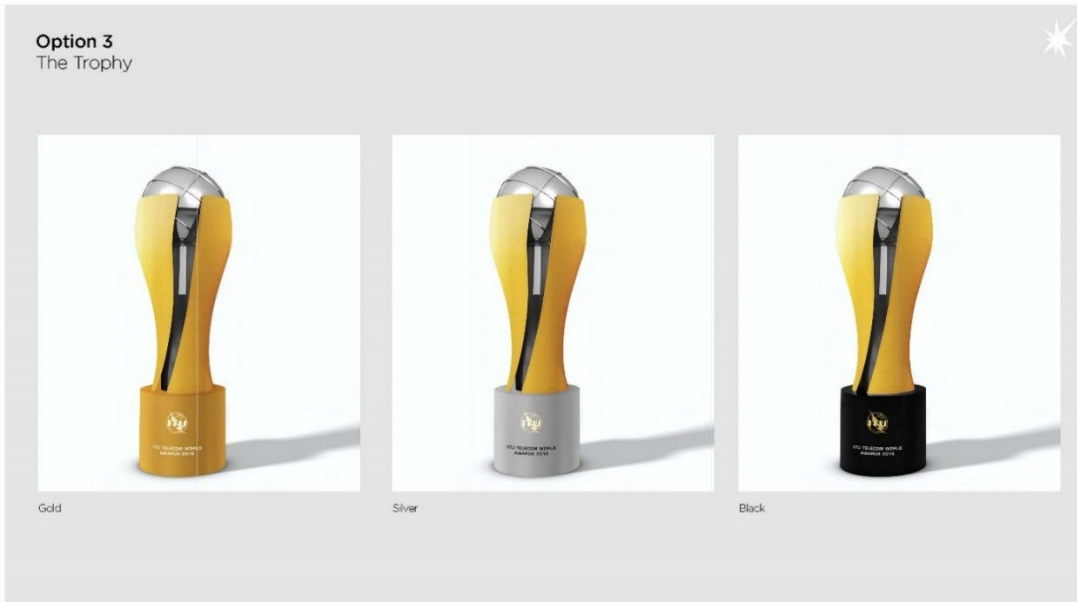

Article 16.4.4:- Trophies

The size is 27cms and the diameter of the base being 8.5cms, including the brushed gold wrap around fixed to a base and to include a silver sphere and rod also fixed to the base.

The Trophy

Approximate design - for reference only

Article 16.4.5:- Metal Lapel Pin (25mm x 16mm)